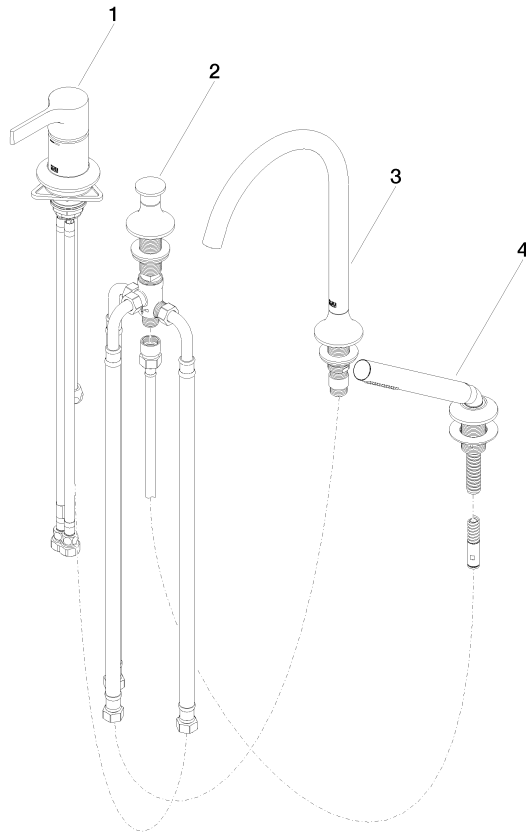

27 632 809

- spout: circular, air-enriched flow
- max. flow 24.6 l/min at 3 bar flow pressure
- Hand shower: COMPACT RAIN, max. flow rate 6.8 l/min (at 3 bar)
- complete hand shower set with anti-scale system
- 220mm projection
- automatic bath/shower diverter
- height of mixer 347 mm
- height up to aerator 244 mm
- hole diameter spout 32 mm
- hole diameter single-lever mixer 35 mm
- hole diameter for complete hand shower set 32 mm
- rosette for spout Ø 60mm
- rosette for single-lever mixer Ø 55mm
- rosette for complete hand shower set Ø 60mm
- metal shower hose 1750mm with integrated anti-twist protection

Intrinsic protection against back flow.

	Chrome	27 632 809-00 0050
	Brushed Platinum	27 632 809-06 0050
	Platinum	27 632 809-08 0050
	Dark Chrome	27 632 809-19 0050
	Brushed Durabronze (23kt Gold)	27 632 809-28 0050
	Brushed Bronze	27 632 809-42 0050
	Brushed Champagne (22kt Gold)	27 632 809-46 0050
	Champagne (22kt Gold)	27 632 809-47 0050
	Brushed Dark Platinum	27 632 809-99 0050

Recommended miscellaneous

Perfecto installation kit - 12 614 970 90

Recommended miscellaneous

Decorative caps for Perfecto - Chrome 12 801 970-00
• 1 pair

27 632 809

Spare parts list

No.	Item Number	Name	Quantity used	Delivery time
1	29 300 809-00	connection	1	10
2	29 140 809-00	VAIA Two-way diverter for bath rim or tile edge installation - Chrome	1	10
3	13 612 809-00	VAIA Bath spout without diverter for deck mounting - Chrome	1	-
Spare part can no longer be ordered, please order the replacement item				
4	27 702 809-00 0050	VAIA Hand shower set for bath rim or tile edge installation - Chrome	1	10